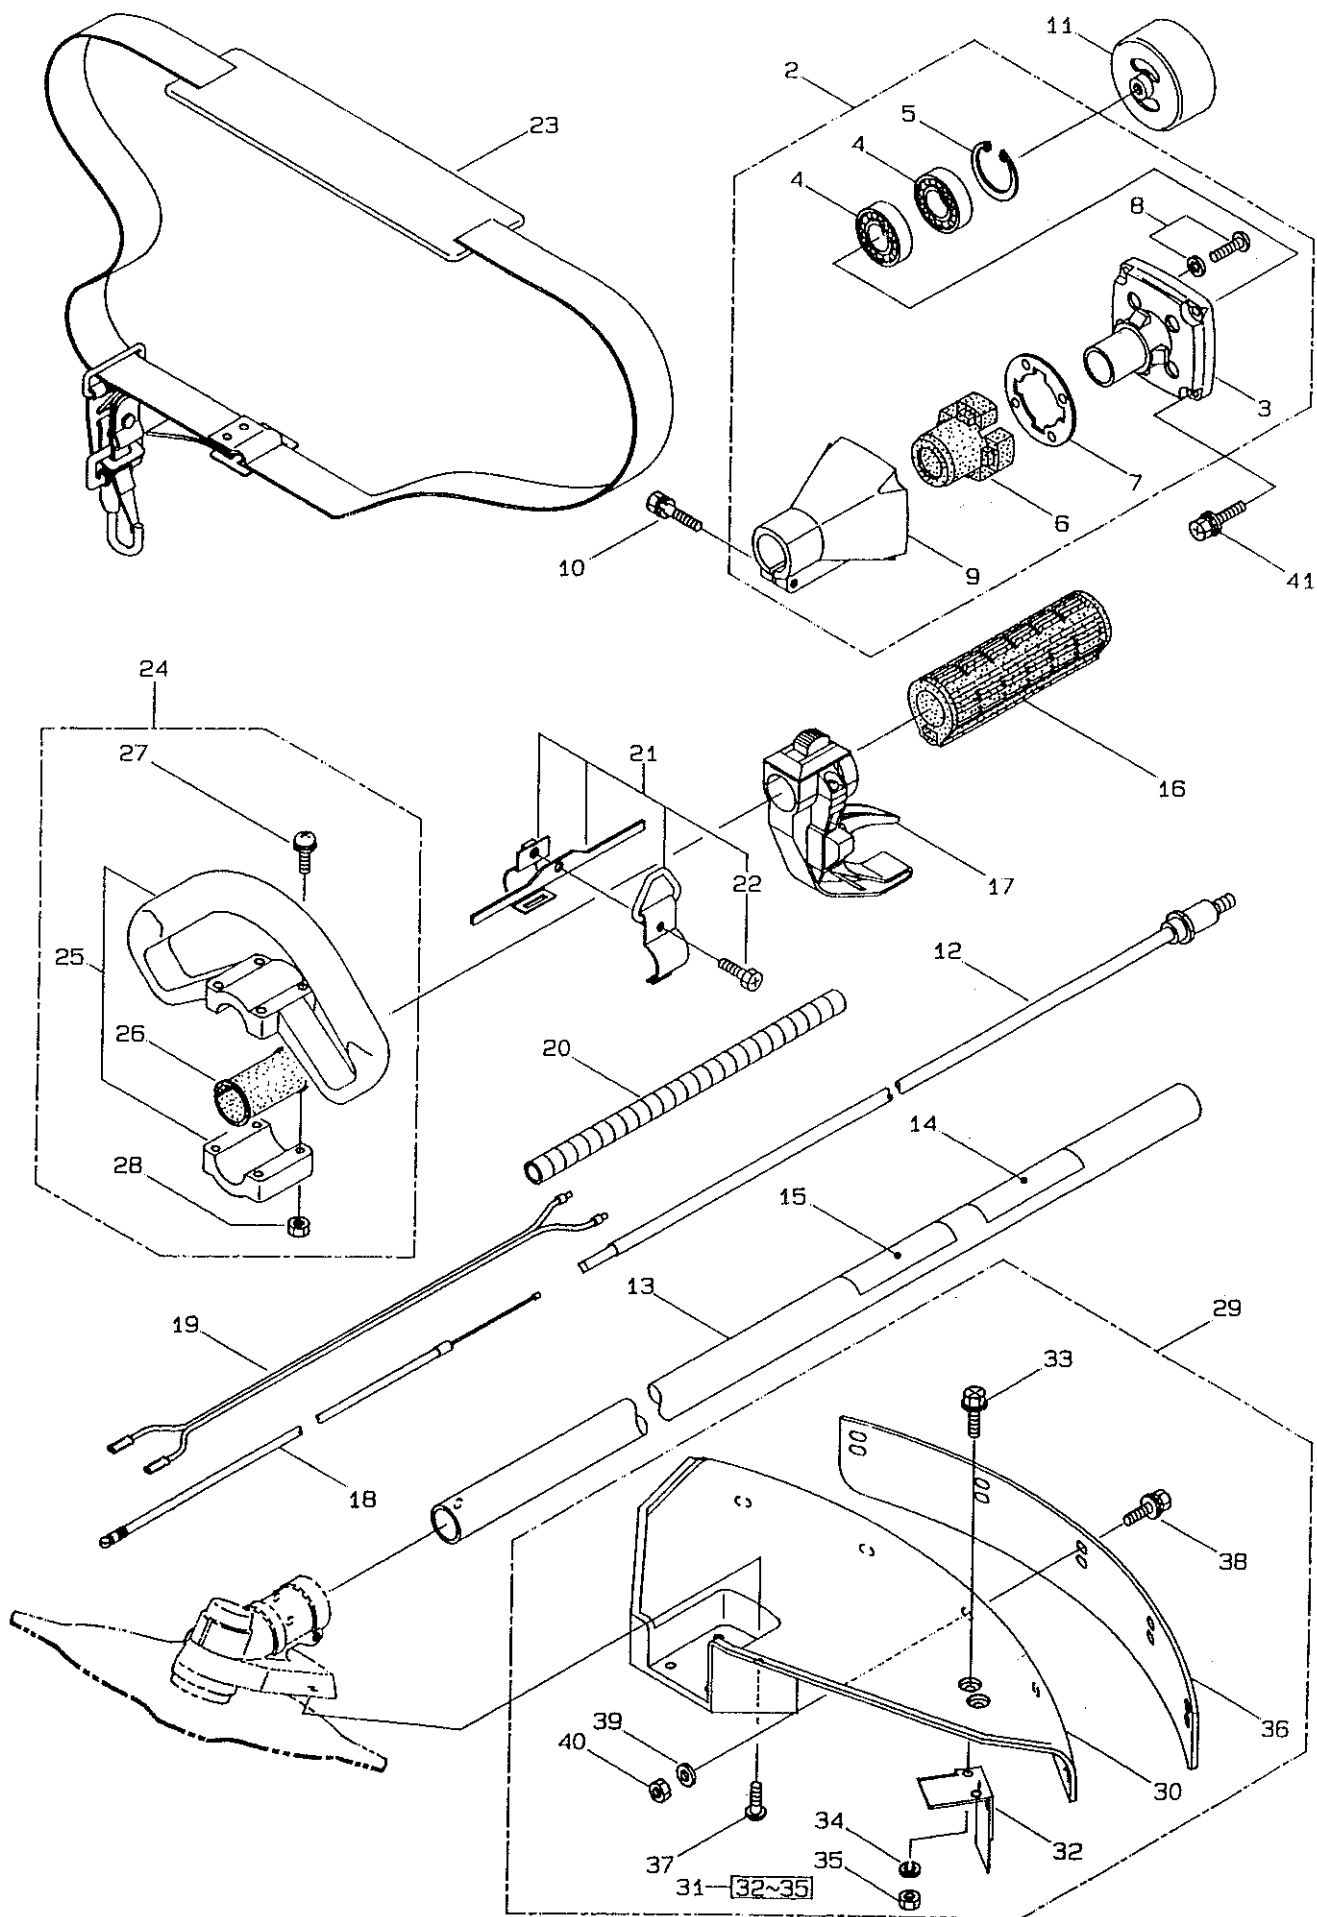

PARTS LIST

BC300

CONTENTS

1 • MAIN BODY	1 ~ 2
2 • GEARCASE	3 ~ 4
3 • ENGINE (CRANKCASE, CYLINDER).....	5 ~ 8
4 • ENGINE (CARBURETOR, FUEL TANK).....	9 ~ 10
5 • ACCESSORIES	11

1995. 12.

MARUYAMA

P/N 520697

1 • MAIN BODY

Ref. No	Part No.	Part Name	Q'ty	Remarks
1- 1	347523	BC300	1	AMA
1- 2	215512	Clutch Case Ass'y	1	Incl. 3~9
1- 3	214592	Bearing case	1	
1- 4	214161	Bearing	2	#6000ZZ
1- 5	054676	Snap Ring	1	H26
1- 6	214162	Buffer	1	
1- 7	214163	Washer	1	
1- 8	092033	Screw	4	M5x15
1- 9	214593	Driveshaft Tube Adapter	1	
1-10	092561	Bolt	1	M5x25
1-11	054677	Clutch Drum	1	
1-12	219268	Driveshaft Ass'y	1	
1-13	218711	Driveshaft Tube	1	
1-14	220763	Label	1	BC300
1-15	220602	Label	1	Caution
1-16	215532	Shaft Grip	1	
1-17	218300	Throttle Trigger	1	
1-18	213444	Throttle Cable	1	340L
1-19	213445	Lead Wire, Stop Switch	1	
1-20	213548	Plastic Tube	1	
1-21	220755	Hanging Bracket Ass'y	1	Incl. 22
1-22	089738	Bolt	1	M5x15
1-23	220533	Hanging Strap Ass'y	1	
1-24	219046	Loop Handle Ass'y	1	Incl. 25~28
1-25	219032	Loop Handle	1	
1-26	213171	Packing	1	
1-27	092088	Screw	4	M5x35
1-28	081027	Nut	4	M5
1-29	220096	Safety Cover Ass'y	1	Incl. 30~40
1-30	219129	Safety Cover	1	
1-31	215390	String Cutter Ass'y	1	Incl. 32~35
1-32	215392	String Cutter	1	
1-33	092560	Bolt	2	M5x25
1-34	012501	Spring Washer	2	M5
1-35	081027	Nut	2	M5
1-36	219130	Cover	1	
1-37	816024	Screw	4	M5x12
1-38	092548	Bolt	5	M5x15
1-39	022905	Washer	5	M5
1-40	081027	Nut	5	M5
1-41	817002	Bolt	4	M5x20