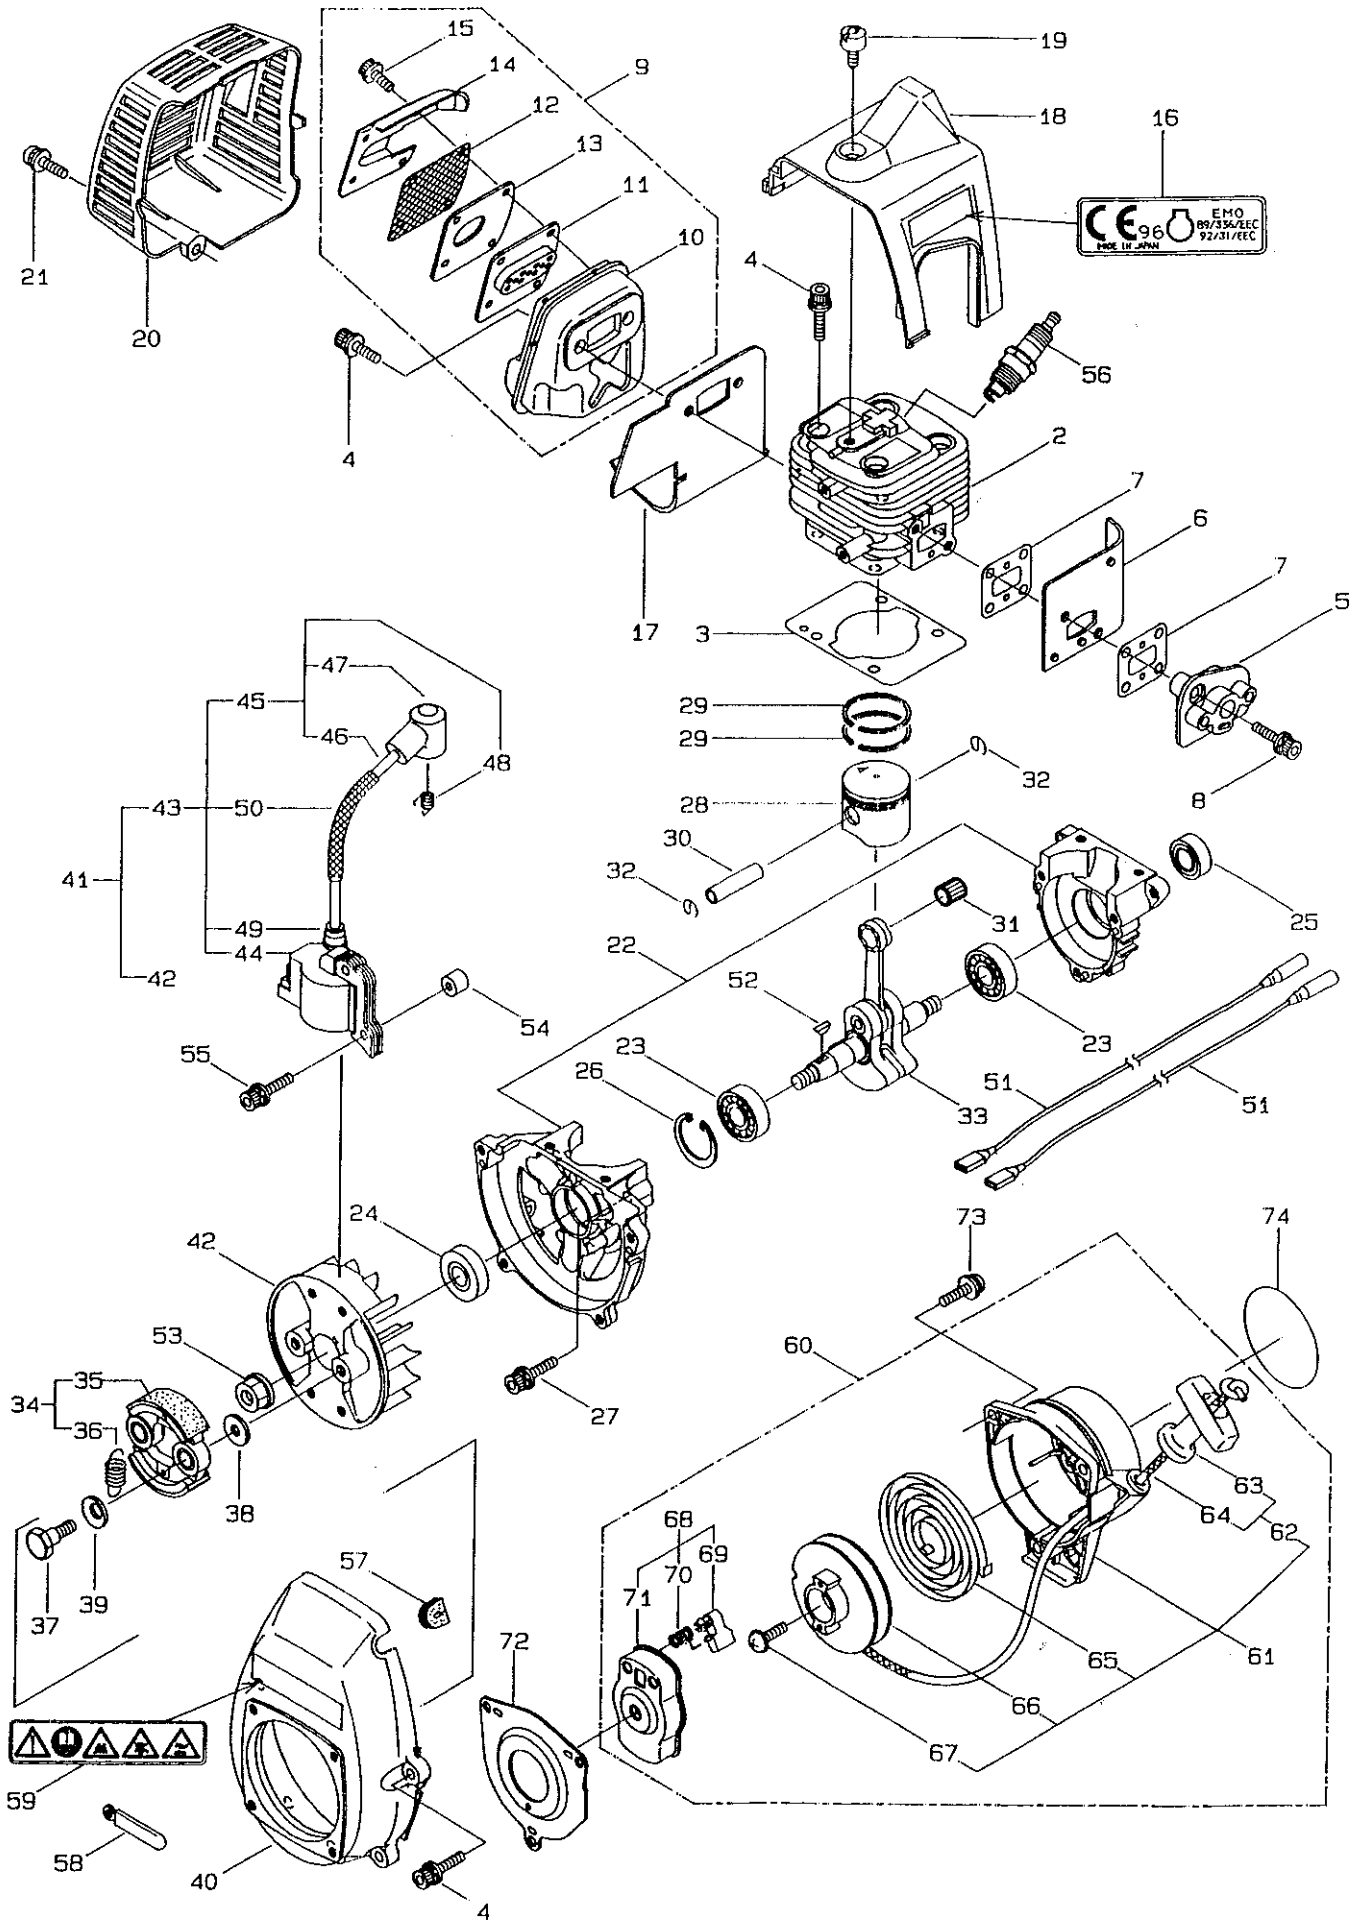

3 · ENGINE CRANKCASE, CYLINDER

Ref. No	Part No.	Part Name	Q'ty	Remarks
3-41	265016	Magneto Ass'y	1	Incl 42~50
3-42	265017	Rotor/Fan	1	
3-43	261301	Ignition Coil Ass'y	1	Incl 44~50
3-44	261302	Coil	1	
3-45	261744	Spark Plug Wire Ass'y	1	Incl. 46~48
3-46	261071	Spark Plug Wire	1	
3-47	261074	Plug Boot	1	
3-48	261075	Connector	1	
3-49	261072	Cap	1	
3-50	261073	Insulator	1	$\phi 6 \times \phi 6 \ 8 \times 80L$
3-51	261772	Wire, Coil Ground	2	
3-52	261076	Woodruff Key	1	
3-53	261417	Nut, Rotor	1	M8
3-54	261078	Spacer	2	
3-55	261256	Cap Screw	2	M4x25
3-56	262483	Spark Plug	1	NGK BPMR6Y
3-57	261202	Grommet	1	
3-58	264588	Clamp	1	
3-59	265694	Label	1	
3-60	265000	Recoil Starter Ass'y	1	Incl. 61~71
3-61	265019	Recoil Ass'y	1	Incl. 62~67
3-62	261723	Rope Ass'y	1	Incl 63, 64
3-63	261725	Starter Grip	1	
3-64	261724	Starter Rope	1	$\phi 3 \times 890L$
3-65	261721	Spiral Spring	1	
3-66	261720	Pulley	1	
3-67	262922	Screw	1	
3-68	263475	Starter Pawl Ass'y	1	Incl. 69~71
3-69	263477	Pawl	1	
3-70	261728	Return Spring	1	
3-71	263476	Pawl Case	1	
3-72	264999	Plate	1	
3-73	264807	Cap Screw	3	M5x16
3-74	265681	Label	1