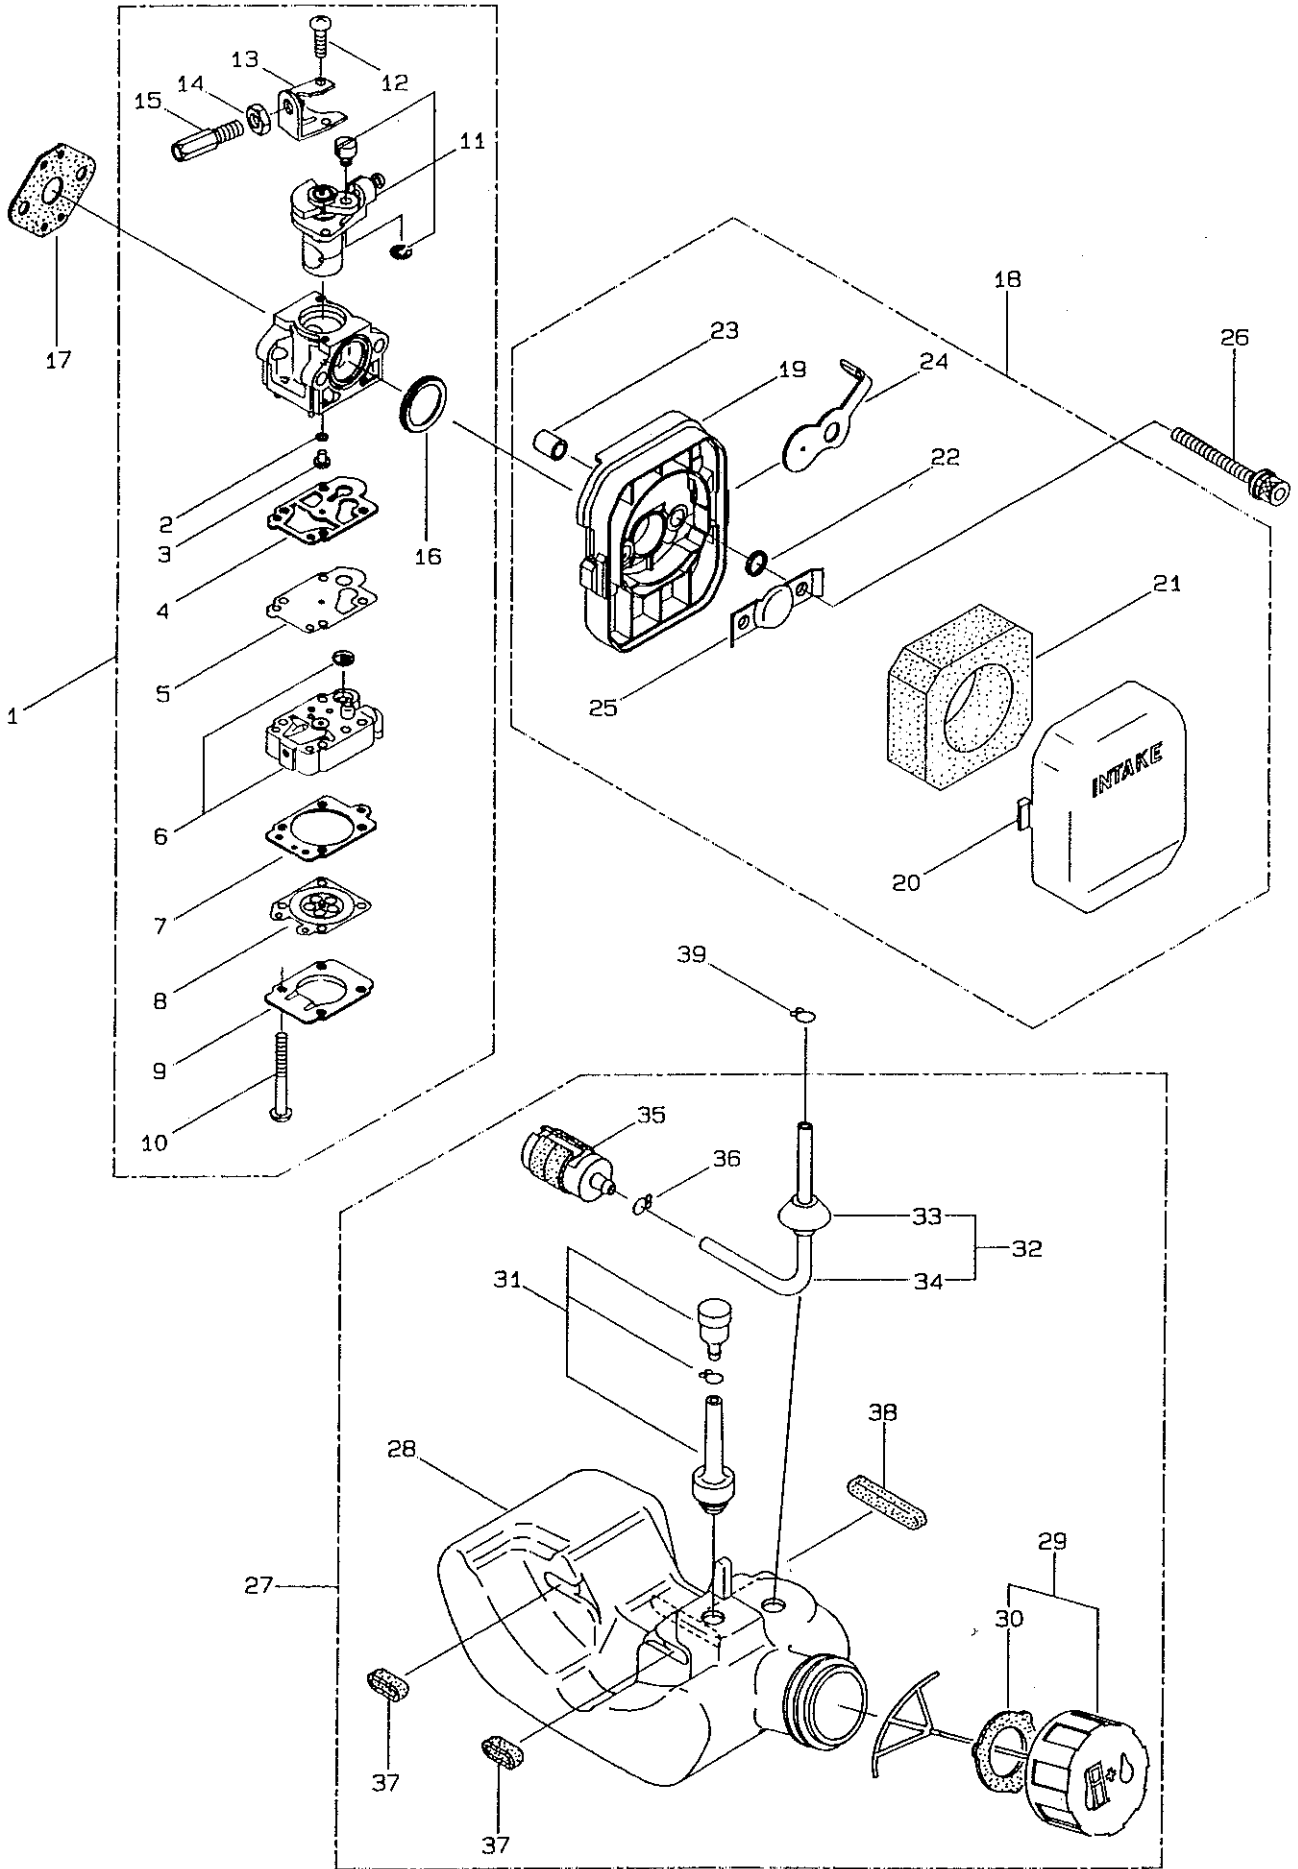

4 • ENGINE
CARBURETOR, FUEL TANK

Ref. No	Part No.	Part Name	Q'ty	Remarks
4- 1	265676	Carburetor Ass'y	1	Incl. 2~16
4- 2	261871	O-Ring	1	
4- 3	261636	Main Jet	1	#42
4- 4	262995	Gasket	1	
4- 5	262994	Diaphragm, Fuel Pump	1	
4- 6	263725	Pump Body	1	
4- 7	263727	Gasket	1	
4- 8	261873	Diaphragm, Metering	1	
4- 9	263726	Cover Plate	1	
4-10	263737	Screw	4	
4-11	620026	Throttle Valve Ass'y	1	
4-12	261875	Screw	2	
4-13	261659	Bracket	1	
4-14	261878	Nut	1	
4-15	263994	Adapter	1	
4-16	261657	Packing	1	
4-17	261864	Gasket	1	
4-18	262902	Air Filter Ass'y	1	Incl. 19~25
4-19	263005	Housing	1	
4-20	262998	Cover	1	
4-21	263006	Element	1	
4-22	263000	Washer	1	
4-23	263001	Sleeve	2	
4-24	263007	Choke Valve	1	
4-25	263003	Plate	1	
4-26	264016	Cap Screw	2	M5x60
4-27	265678	Fuel Tank Ass'y	1	Incl 28~38
4-28	265679	Fuel Tank	1	
4-29	265582	Fuel Tank Cap Ass'y	1	Incl. 30
4-30	261105	Gasket	1	
4-31	261696	Breather Ass'y	1	
4-32	263586	Fuel Pipe Ass'y	1	Incl. 33, 34
4-33	261339	Grommet	1	
4-34	261690	Fuel Pipe	1	
4-35	261797	Fuel Filter Ass'y	1	
4-36	261117	Clip	1	
4-37	264318	Pad	2	
4-38	263824	Pad	1	
4-39	261117	Clip	1