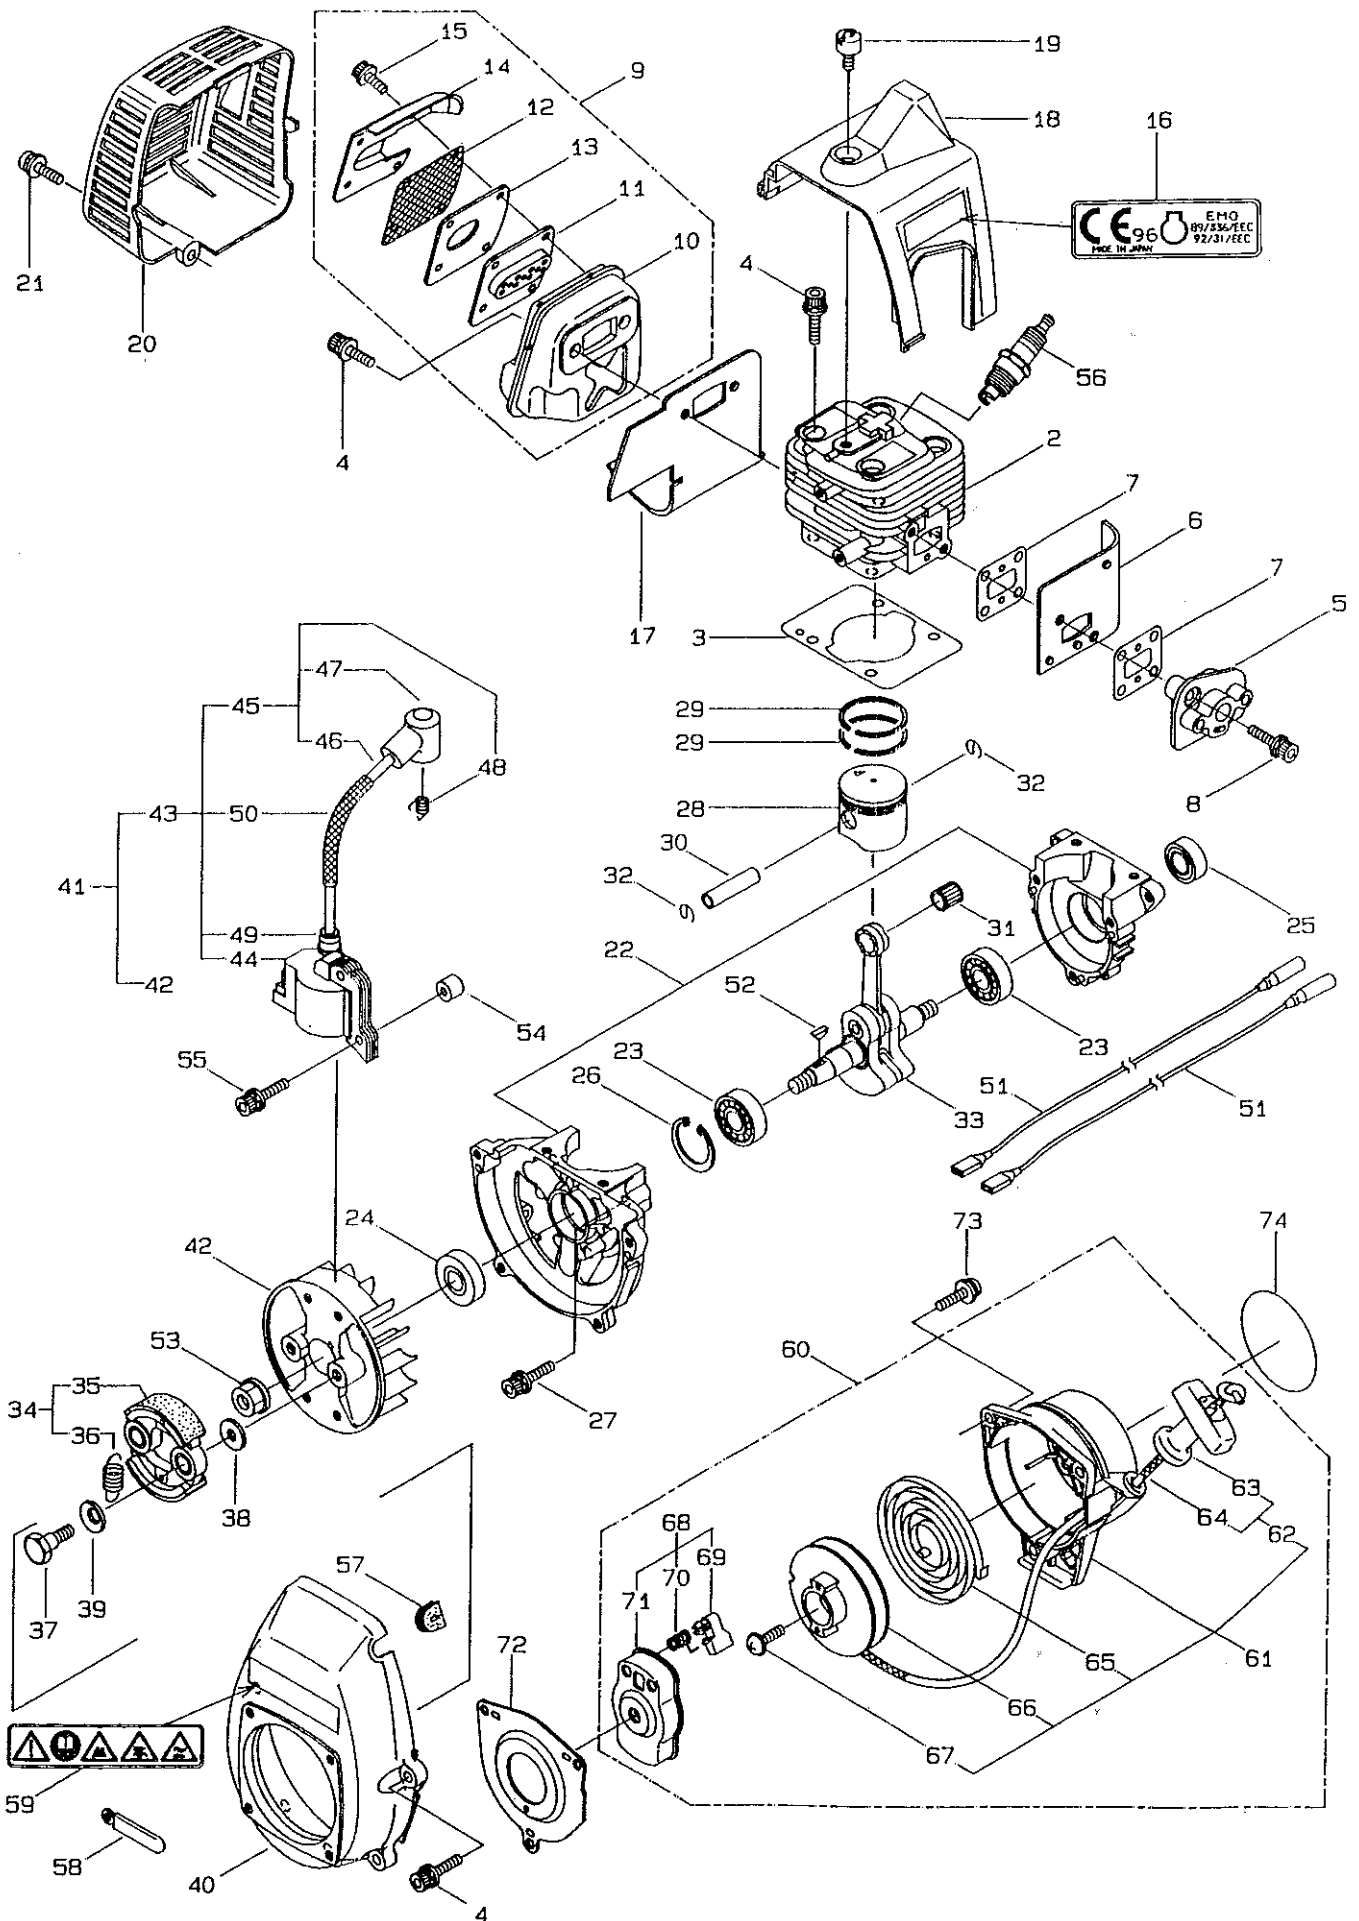

3 · ENGINE CRANKCASE, CYLINDER

Ref. No	Part No.	Part Name	Q'ty	Remarks
3- 1	265673	Engine	1	LE300/02
3- 2	265059	Cylinder	1	New gasket required
3- 3	265001	Gasket	1	
3- 4	261250	Cap Screw	10	M5x20
3- 5	263772	Insulator	1	New gasket required
3- 6	265470	Air Duct	1	
3- 7	261171	Gasket	2	
3- 8	261246	Cap Screw	2	M5x25
3- 9	265062	Muffler Ass'y	1	Incl. 10~15
3-10	265063	Muffler	1	
3-11	264864	Plate	1	
3-12	264835	Screen	1	
3-13	264837	Gasket	1	
3-14	265632	Tail	1	
3-15	265107	Cap Screw	4	M4x10
3-16	265695	Label	1	
3-17	265133	Gasket	1	
3-18	265003	Cylinder Cover	1	
3-19	264022	Knob	1	
3-20	265064	Muffler Cover	1	
3-21	264807	Cap Screw	1	M5x16
3-22	265006	Crankcase	1	
3-23	261491	Bearing	2	#6001C3
3-24	261492	Oil Seal	1	ISCD12287
3-25	261386	Oil Seal	1	ISCD12227
3-26	055185	Snap Ring	1	H28
3-27	261612	Cap Screw	3	M5x30
3-28	265066	Piston	1	
3-29	265067	Piston Ring	2	(2)Required
3-30	265068	Piston Pin	1	
3-31	265225	Bearing, Needle	1	
3-32	261393	Clip, Piston	2	
3-33	265141	Crankshaft/Conn Rod Ass'y	1	
3-34	264503	Clutch Ass'y	1	Incl. 35, 36
3-35	264504	Clutch Shoe	2	(2)Required
3-36	263614	Spring, Clutch	1	
3-37	264505	Bolt	2	
3-38	261189	Washer	2	φ 6x φ 16 5xtl. 2
3-39	261777	Wave Washer	2	
3-40	265014	Fan Cover	1