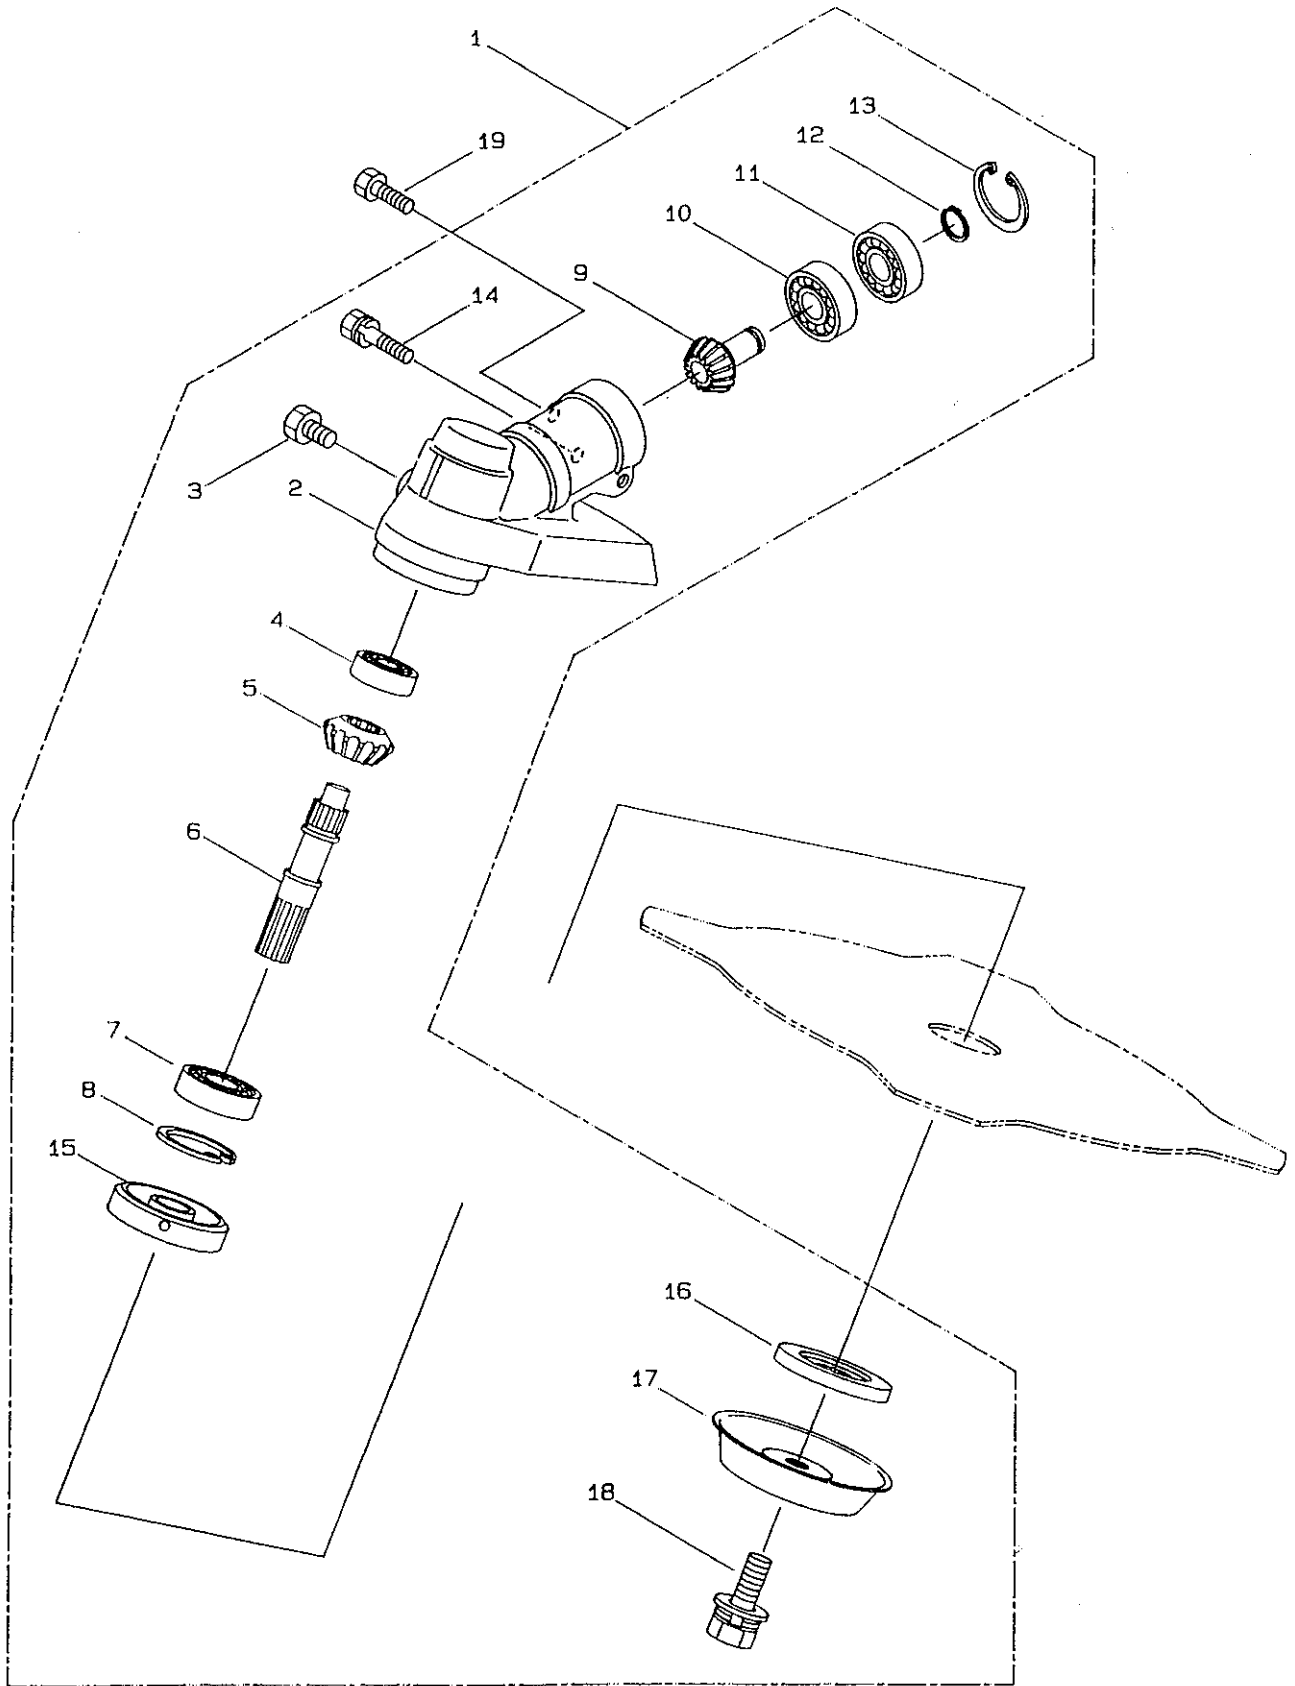

2 • GEARCASE

Ref. No	Part No.	Part Name	Q'ty	Remarks
2- 1	220577	Gearcase Ass'y	1	Incl. 2~18
2- 2	219077	Gearcase	1	
2- 3	089884	Bolt	1	M8x10
2- 4	210554	Bearing	1	#608
2- 5	210555	Gear	1	
2- 6	215762	Blade Shaft	1	
2- 7	212999	Bearing	1	#6001 2RK
2- 8	055185	Snap Ring	1	H28
2- 9	215544	Pinion Gear	1	
2-10	210560	Bearing	1	#609
2-11	140268	Bearing	1	#609Z
2-12	140269	Snap Ring	1	WR9
2-13	140270	Snap Ring	1	H24
2-14	092561	Bolt	1	M5x25
2-15	212986	Boss Adapter	1	
2-16	140275	Clamping Washer	1	
2-17	215547	Stabilizer	1	
2-18	215610	Bolt	1	M8x22, Counterclockwise
2-19	089737	Bolt	1	M5x12